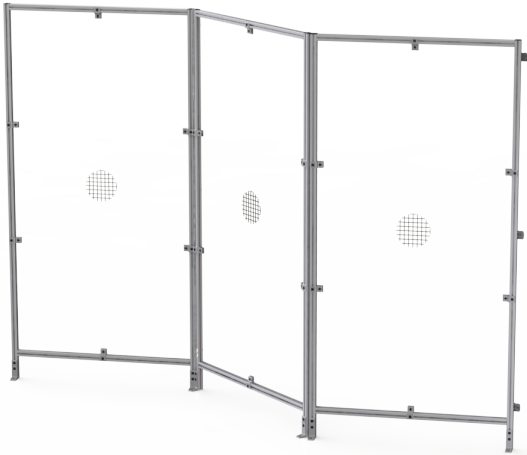

STANDARD

Connects With Joining Strips
Assemble In a Straight Line Or At 90 Degrees