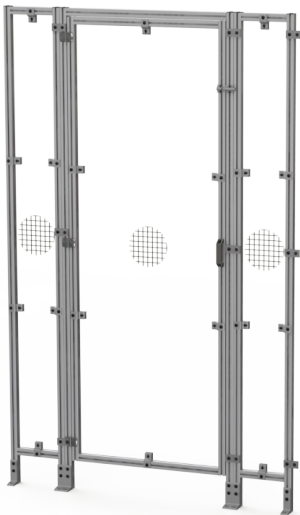

## STANDARD

Connects With Joining Strips  
Assemble In a Straight Line Or At 90 Degrees

## PIVOT

Connects With Hinges  
Used To Create Custom Angles In Guarding